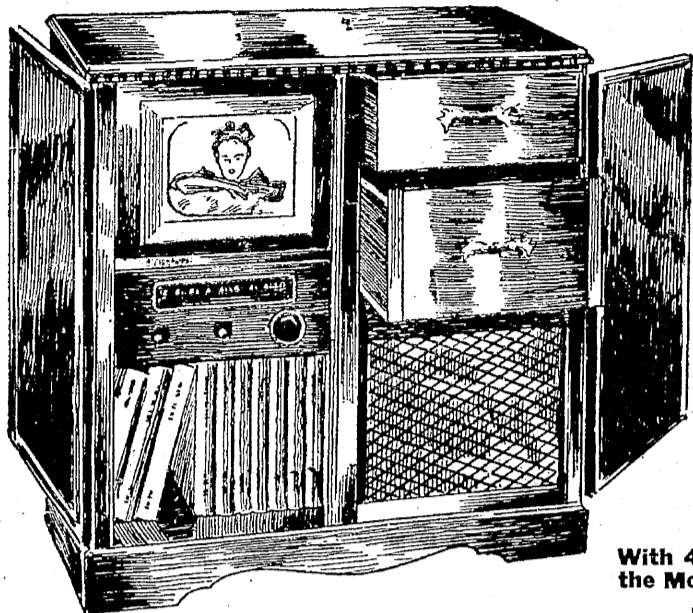

# PACKARD-BELL

At Hopper-Kelly Company's Television Studio.  
Television at its finest, in the full Phonocord line.

With 45 tubes, the Model 4580 . . . . . **\$1295.00**  
Plus Excise Tax—Installation Extra

### Neatest Television Trick of the year—the Telecaster

A compact receiver of highest quality, the Packard Bell Model 3381 TELECASTER is truly designed for modern living. You will know what we mean when you see it demonstrated at Hopper-Kelly's. With 33 tubes the telecaster has its own separate FM radio, in addition to the 10-in. viewing tube. It's designed for those who already own a radio-phonograph combination. Come down to Hopper-Kelly's television studio for a demonstration any night except Saturday—that's 1421 Third Avenue, between Union and Pike. We're open nights 'til Xmas.